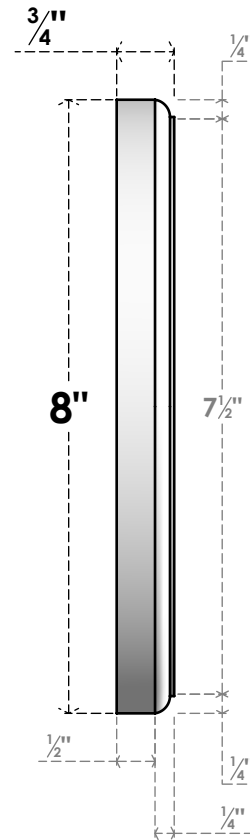

ROSP080X080X075GRY11

8"W X 8"H X 3/4"P STANDARD GRAYSON FLOWER ROSETTE WITH ROUNDED EDGE, ARCHITECTURAL GRADE PVC

FRONT

SIDE

EKENA MILLWORK
2300 WEST MAIN ST.
CLARKSVILLE, TX 75426
TOLL FREE: 866-607-0453
WWW.EKENAMILLWORK.COM

NOTES

1. INSTALLATION TO BE COMPLETED IN ACCORDANCE WITH MANUFACTURER'S SPECIFICATIONS.
2. DRAWING MAY NOT BE TO SCALE
3. THIS DRAWING IS INTENDED FOR DESIGN AND PLANNING PURPOSES ONLY.
4. ALL INFORMATION CONTAINED HEREIN WAS CURRENT AT THE TIME OF DEVELOPMENT BUT MUST BE REVIEWED AND APPROVED BY THE PRODUCT MANUFACTURER TO BE CONSIDERED ACCURATE.
5. ARCHITECTURAL GRADE PVC PRODUCTS ARE MADE FROM EXPANDED CELLULAR PVC AND COME NATURALLY WHITE BUT MAY BE PAINTED