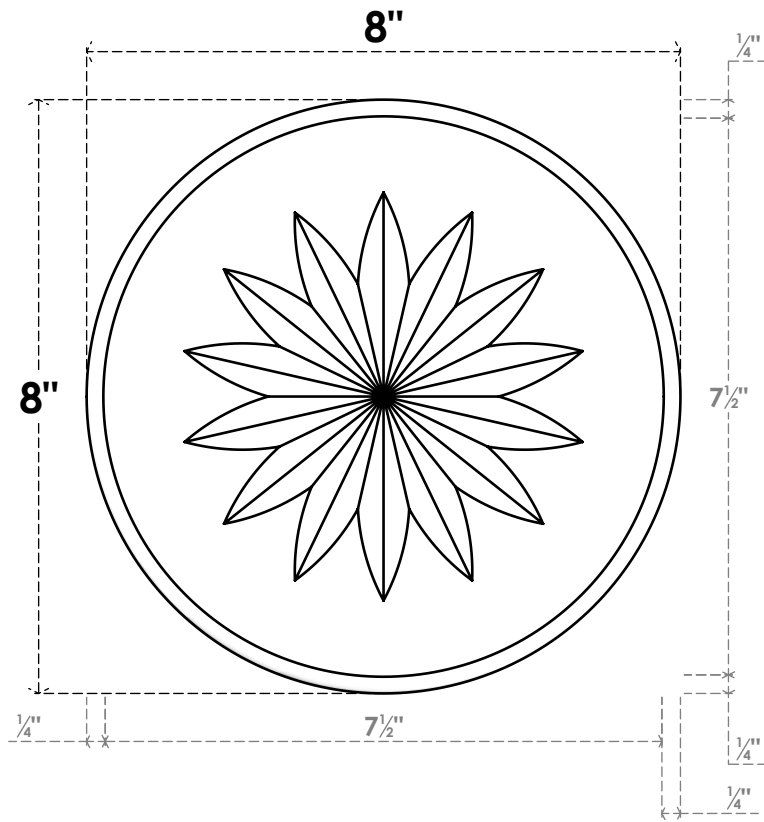

ROSP080X080X075GRY11

8"W X 8"H X 3/4"P STANDARD GRAYSON FLOWER ROSETTE WITH ROUNDED EDGE, ARCHITECTURAL GRADE PVC

FRONT

SIDE

EKENA MILLWORK
2300 WEST MAIN ST.
CLARKSVILLE, TX 75426
TOLL FREE: 866-607-0453
WWW.EKENAMILLWORK.COM